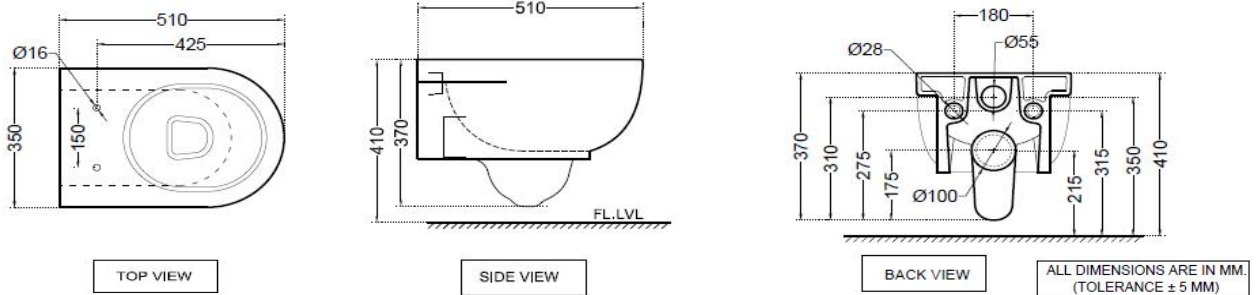

SPECIFICATION DATA SHEET

PRODUCT DETAILS

Manufacturer :	Artize	Type:	Wall hung WC (water closet)
Range	Cellini	Flush valves	Regular, Dual & I Flush advantages
Colour:	White	Material:	Ceramic - Vitreous China
Outlet	Vertical	BOM doc.NO.	ASW/03/2018/22
Technical Details:	Internal diameter of inlet hole $\varnothing 55 +2 -1$ mm External diameter of outlet hole $\varnothing 100 +5 -2$ mm		

ARTICLE NAME: WALL HUNG WC

TECHNICAL DIMENSIONS

PRODUCT DIMENSIONS				USP
Length (mm)	Width (mm)	Height (mm)	Net weight (kg)	Open Rim WC with Blind Installation
350	510	370	19.45	

ACCESSORIES PROVIDED

UF soft close seat cover	CLS-WHT-47101
Fixing kit	LES-WHT-1206

CERTIFICATION

Compliance : EN 997 :2012+A1:2015

PACKAGING DETAIL				LOADING PALLET DETAIL			
Length (mm)	Width (mm)	Height (mm)	Gross Weight(kg)	Length (mm)	Width (mm)	Height (mm)	No of pieces on pallet
470	530	440	24.3	1140	1140	2285	16